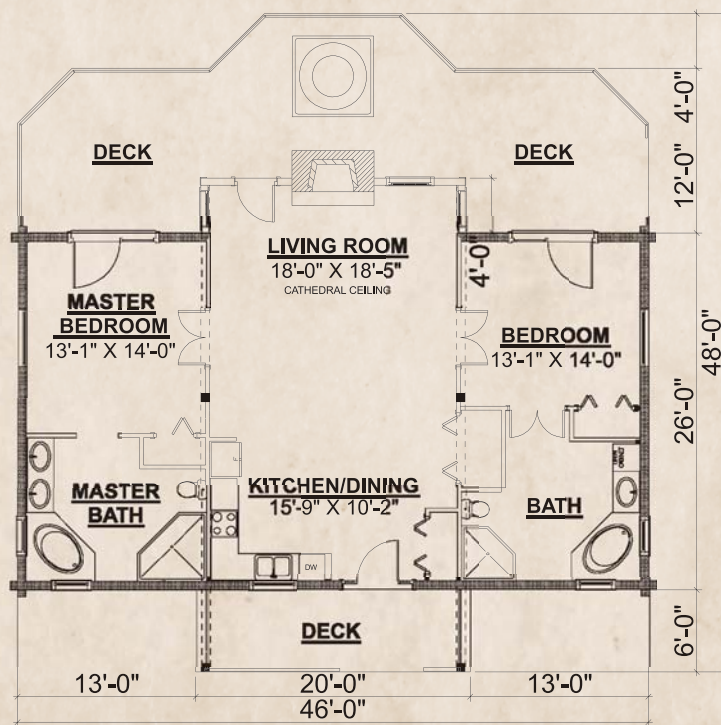

SWIFTWATER

1276 SQ.FT.

Easy,
accessible
layout!

FIRST FLOOR PLAN