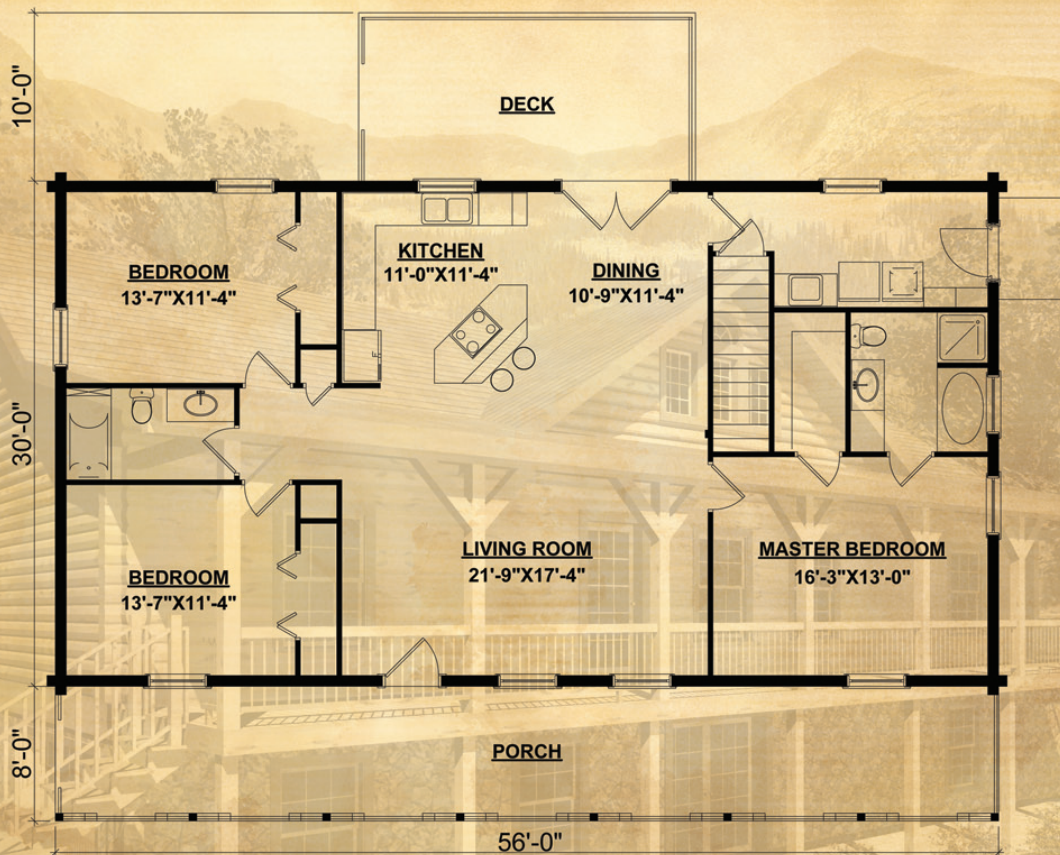

# STANTON

1,620 Sq. Ft.

Roof Code:

R.T. C.R. R.T.